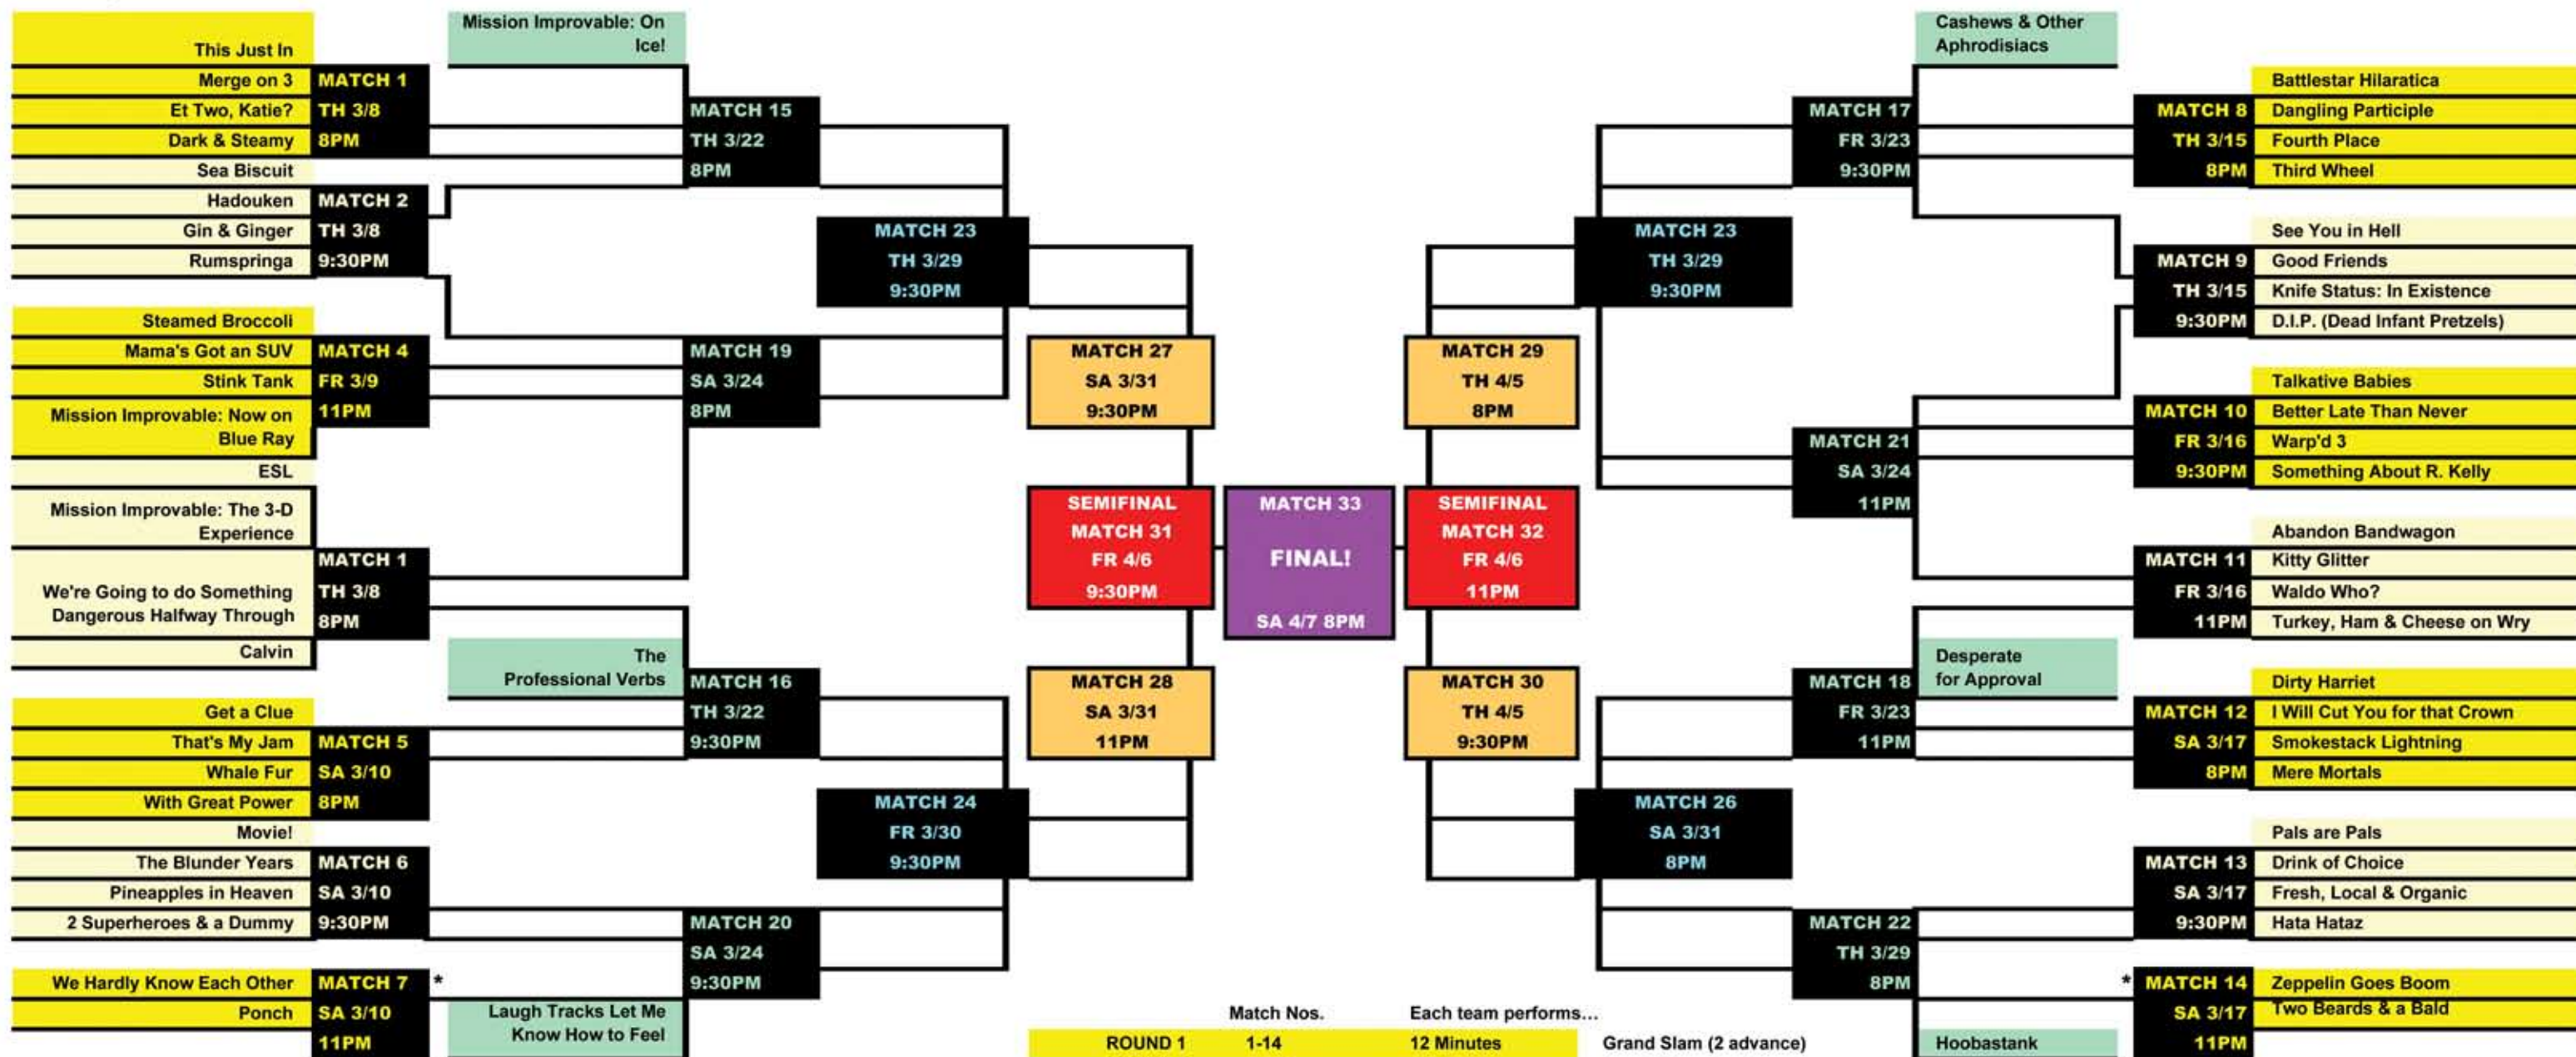

FIST 2012 BRACKET

Your guide to the action in WIT's
Fighting Improv Smackdown Tournament

* ROUND 1 Matches 7 and 14 are single-winner matches

SWEET 16
ELITE 8
FINAL FOUR

Match Nos.	Each team performs...
ROUND 1 1-14	12 Minutes
ROUND 2 15-22	12 Min.
ROUND 3 23-26	12 Min.
ROUND 4 27-30	15 Min.
ROUND 5 31&32	15 Min.
FINAL MATCH! 33	15 Min.

Grand Slam (2 advance)
Grand Slam (2 advance)
Grand Slam (2 advance)
Single Winner
Single Winner
Champion

WASHINGTON
IMPROV
THEATER

WEB: washingtonimprovtheater.com
EMAIL: fist@washingtonimprovtheater.com
THE REVOLUTION WILL BE IMPROVISED